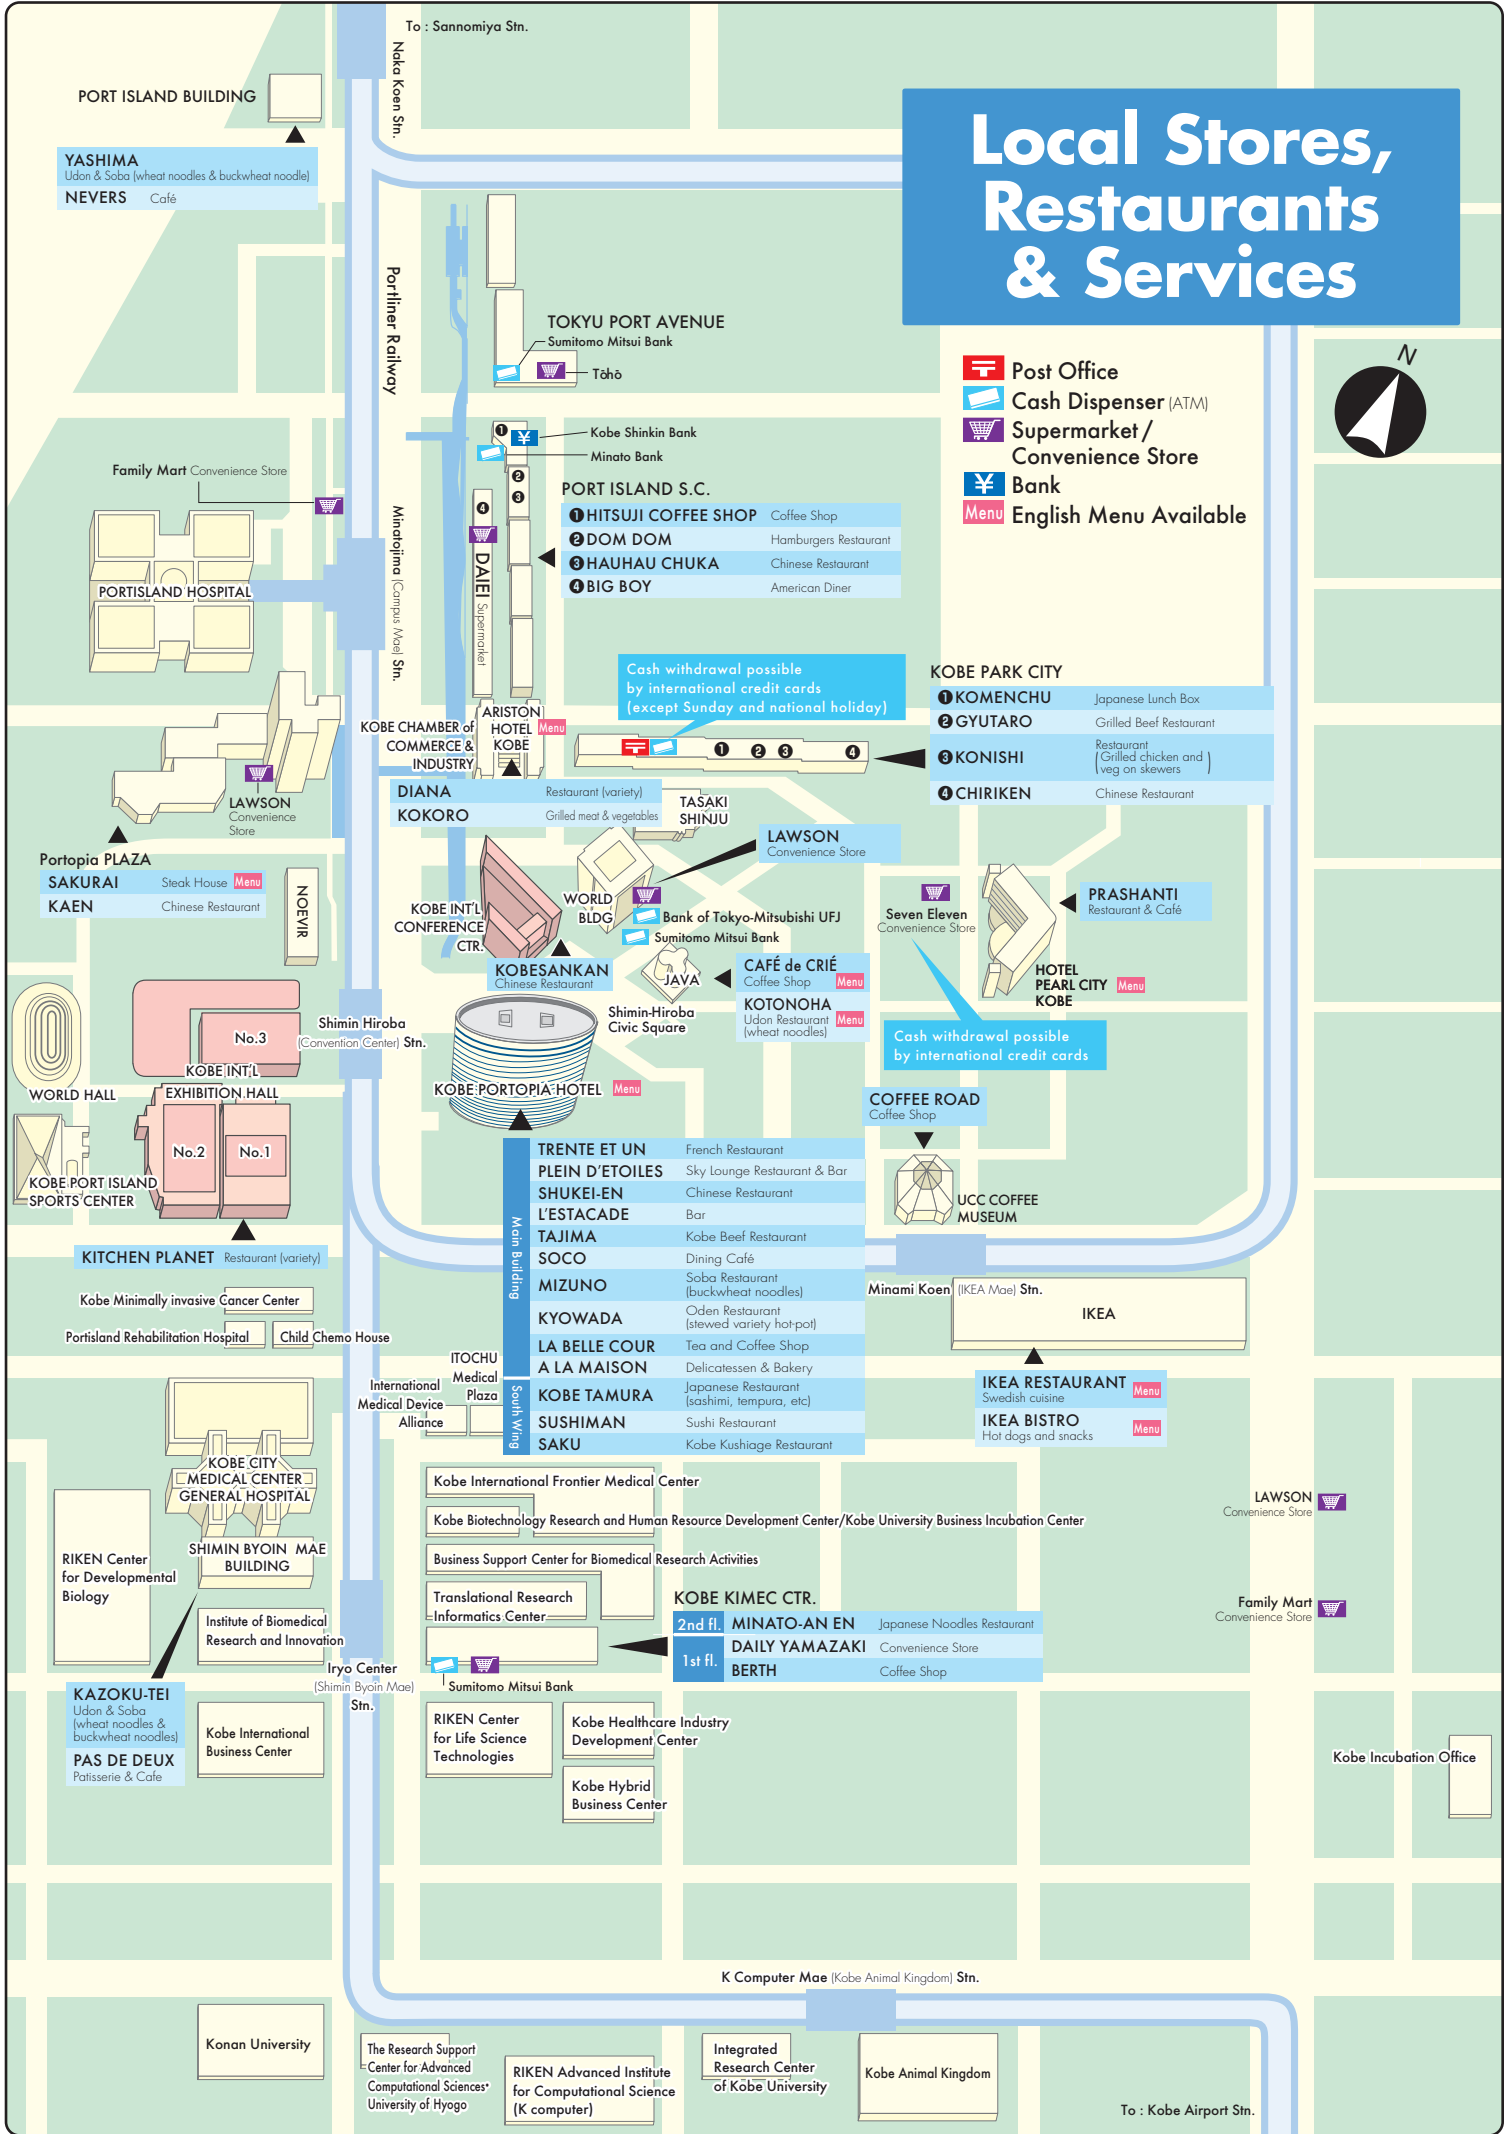

# Local Stores, Restaurants & Services

-  Post Office
-  Cash Dispenser (ATM)
-  Supermarket / Convenience Store
-  Bank
-  English Menu Available

- PORT ISLAND S.C.**
- ① HITSUJI COFFEE SHOP Coffee Shop
  - ② DOM DOM Hamburgers Restaurant
  - ③ HAUHAU CHUKA Chinese Restaurant
  - ④ BIG BOY American Diner

- KOBE PARK CITY**
- ① KOMENCHU Japanese Lunch Box
  - ② GYUTARO Grilled Beef Restaurant
  - ③ KONISHI Restaurant (Grilled chicken and veg on skewers)
  - ④ CHIRIKEN Chinese Restaurant

- Marin Building**
- TRENTE ET UN French Restaurant
  - PLEIN D'ETOILES Sky Lounge Restaurant & Bar
  - SHUKEI-EN Chinese Restaurant
  - L'ESTACADE Bar
  - TAJIMA Kobe Beef Restaurant
  - SOCO Dining Café
  - MIZUNO Soba Restaurant (buckwheat noodles)
  - KYOWADA Oden Restaurant (stewed variety hot-pot)
  - LA BELLE COUR Tea and Coffee Shop
  - A LA MAISON Delicatessen & Bakery
  - KOBE TAMURA Japanese Restaurant (sashimi, tempura, etc)
  - SUSHIMAN Sushi Restaurant
  - SAKU Kobe Kushiage Restaurant

- KOBE KIMEC CTR.**
- 2nd fl. MINATO-AN EN Japanese Noodles Restaurant
  - 1st fl. DAILY YAMAZAKI Convenience Store
  - BERTH Coffee Shop

Cash withdrawal possible by international credit cards (except Sunday and national holiday)

Cash withdrawal possible by international credit cards